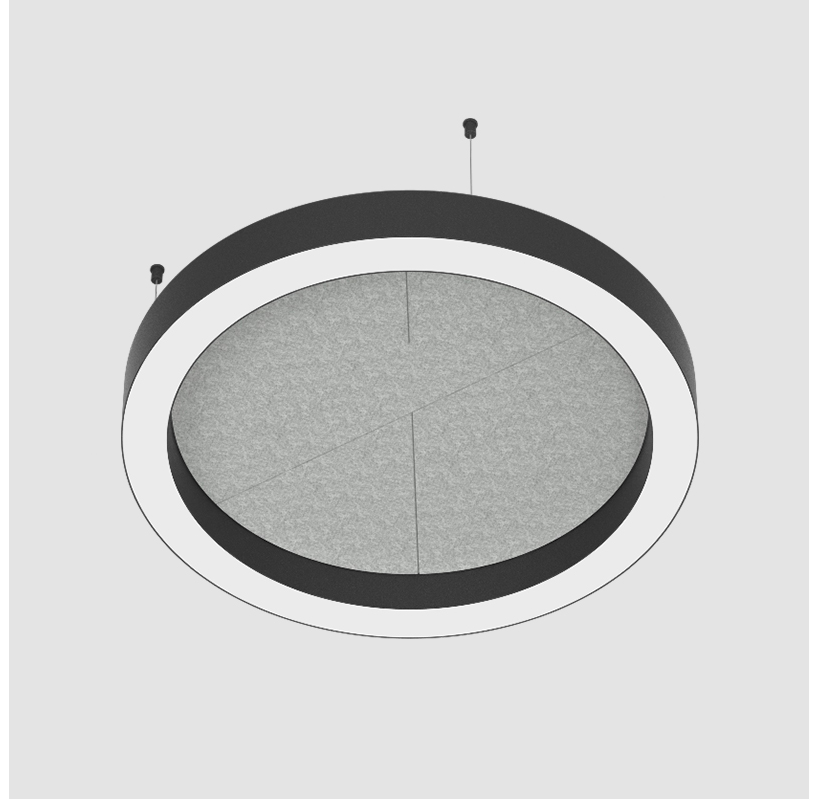

### A300728-

base number    LED Dimming    Color Temperature    Finishes (Diamond)    Finishes (Triangle)    Finish Options    Diffuser Options    Cable Length

- To build a product code in our configurator select the specify button on the base model # product page
- To build a manual product code on this datasheet choose from the options listed below in blue font and add the suffix to the base model #

#### PHYSICAL

Shape: Round  
 Length (mm): 800  
 Length (in): 31 1/2  
 Width (mm): 90  
 Width (in): 3 9/16  
 Light Distribution: Direct  
 Weight (kg): 9.026  
 Weight (lbs): 19.90  
 Diffuser: PMMA - Opal / Micro-Prism  
 Fixture Finish: SSR / BKV / CWI / CRY / HAB / UFT / ITA / RUA / FTG / MYG / LOD / PUS / FRO / FUP / KIA / POP / BLS / SPG / MEY / GOH / GUM / CHC / COM / ABZ / JAG / OBR / MOS / ROR  
 Accent Finish: ANC / ASH / BNA / BTC / BZE / CEL / EGG / EVG / FOG / FOS / FST / FUA / IRI / IRO / KHA / LIC / LIM / MER / MSN / MUS / ONX / PEA / PLU / POL / PPY / RAY / ROY / RST / STE / SWD / TAN / TAU  
 Fixture Material: Aluminum  
 Cable Details: 2 000mm / 78 3/4" or 6 000mm / 236 1/4" Transparent Cable

#### PHYSICAL

Shape: Round  
 Length (mm): 800  
 Length (in): 31 1/2  
 Width (mm): 90  
 Width (in): 3 9/16  
 Light Distribution: Direct / Indirect  
 Weight (kg): 9.026  
 Weight (lbs): 19.90  
 Diffuser: PMMA - Opal / Micro-Prism  
 Fixture Finish: SSR / BKV / CWI / CRY / HAB / UFT / ITA / RUA / FTG / MYG / LOD / PUS / FRO / FUP / KIA / POP / BLS / SPG / MEY / GOH / GUM / CHC / COM / ABZ / JAG / OBR / MOS / ROR  
 Accent Finish: ANC / ASH / BNA / BTC / BZE / CEL / EGG / EVG / FOG / FOS / FST / FUA / IRI / IRO / KHA / LIC / LIM / MER / MSN / MUS / ONX / PEA / PLU / POL / PPY / RAY / ROY / RST / STE / SWD / TAN / TAU